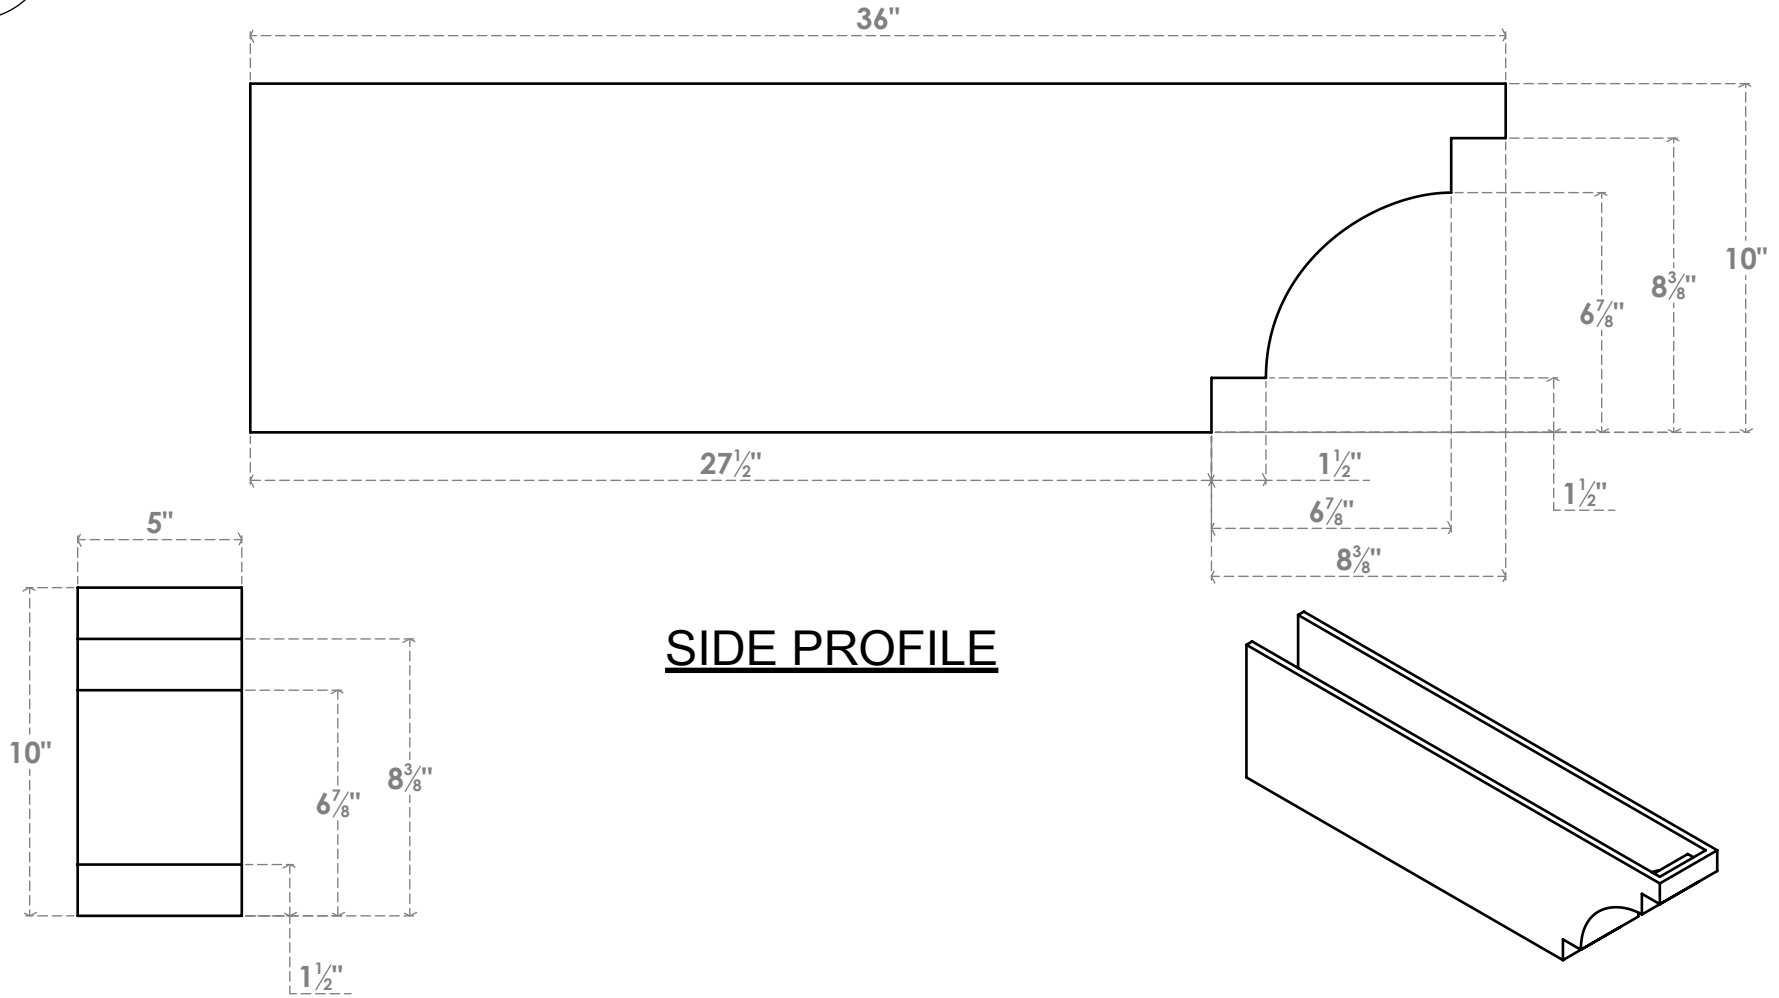

RFTP05X10X36MED

5"W X 10"H X 36"L MEDITERRANEAN ARCHITECTURAL GRADE PVC RAFTER TAIL

SIDE PROFILE

FRONT PROFILE

ISOMETRIC

EKENA MILLWORK
 2300 WEST MAIN ST.
 CLARKSVILLE, TX 75426
 TOLL FREE: 866-607-0453
 WWW.EKENAMILLWORK.COM

NOTES

1. INSTALLATION TO BE COMPLETED IN ACCORDANCE WITH MANUFACTURER'S SPECIFICATIONS.
2. DRAWING MAY NOT BE TO SCALE
3. THIS DRAWING IS INTENDED FOR DESIGN AND PLANNING PURPOSES ONLY.
4. ALL INFORMATION CONTAINED HEREIN WAS CURRENT AT THE TIME OF DEVELOPMENT BUT MUST BE REVIEWED AND APPROVED BY THE PRODUCT MANUFACTURER TO BE CONSIDERED ACCURATE.
5. ARCHITECTURAL GRADE PVC PRODUCTS ARE MADE FROM EXPANDED CELLULAR PVC AND COME NATURALLY WHITE BUT MAY BE PAINTED